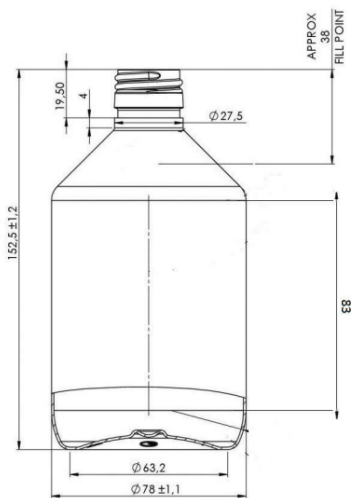

Pharma Veral 500

General info

Item no. (SKU):	LS1021232101
Family / Range:	Pharma Veral
Capacity:	500ml
Neck:	28 ROPP
Weight:	35
Shape:	Round
Material:	PET
Colour:	All Colours Available
Print Areas:	
Country of Origin:	Lithuania

Packaging Info

Packed in Boxes

Box Dimensions (mm):	594 x 394 x 448
Quantity per box (pcs):	85
Boxes per pallet (pcs):	20
Quantity per pallet (pcs):	1700
Net weight (kg):	60
Gross weight (kg):	82
Pallet height (mm):	2400

Packed in PE bags on trays (Full pallet)

Tray dimensions (mm):	1200 x 800 x 50
Quantity per tray (pcs):	152
Quantity per PE bag (pcs):	76
PE bags per tray (pcs):	2
Trays per pallet (pcs):	14
Quantity per pallet (pcs):	2128
Net weight (kg):	75
Gross weight (kg):	92
Pallet height (mm):	2400